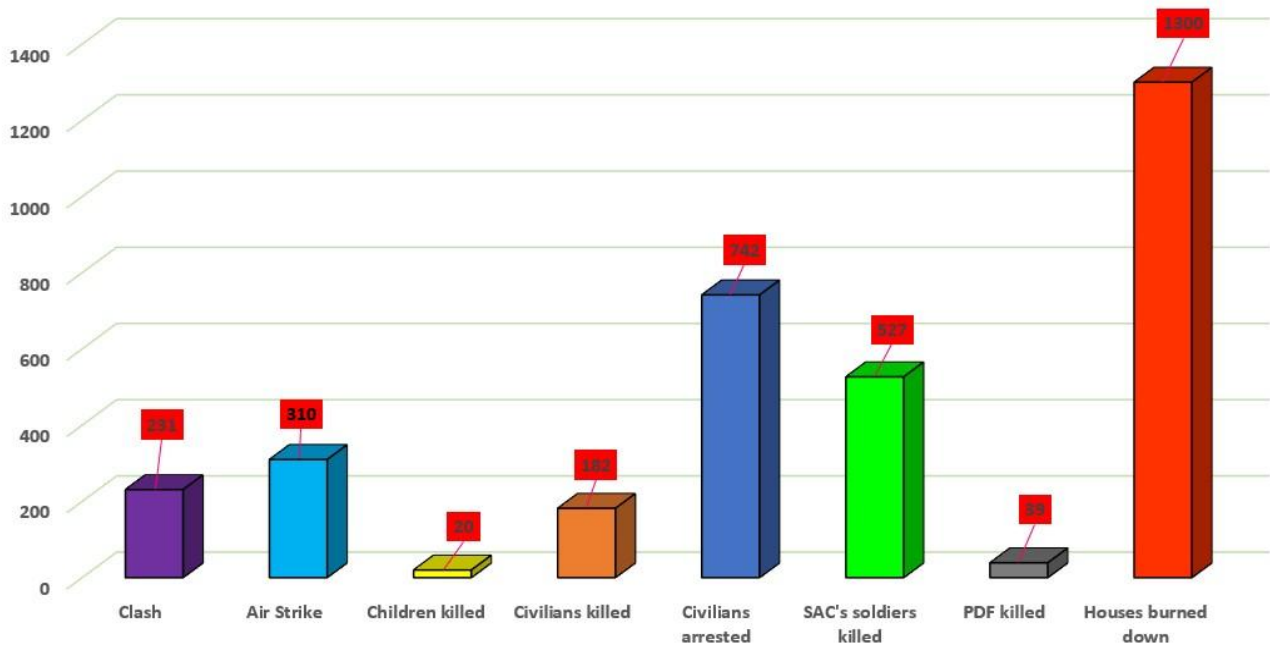

October 2024 Total

Data of Myanmar Conflict October 2024 Total									
States	Clashes between SAC and PDF/EAOs	Air Strike	SAC's soldiers killed	PDF killed	Children killed	Civilians killed	Civilians arrested	Villages set on fire	Houses burned down
AYEYARWADY	1			1			11		
BAGO	21		106			5	58		44
CHIN	15	75	15	7		2			30
KACHIN	34	5	21			3			
KARENNI	5			1					
KAYIN	21	5	58	1	1	5			
MAGWAY	18	20	71	11	2	24	75		95
MANDALAY	16	31	43	4	3	23	108		1
MON	6	1	20	2		1	36		
RAKHINE	39	33	2	1	7	62	24		100
SAGAING	29	69	151	5	4	37	253		1010
SHAN (N)	15	60	16		2	16			20
SHAN (S)		1				1			
TANINTHARYI	11	10	24		1	3	170		
YANGON				6			7		
TOTAL	231	310	527	39	20	182	742		1300