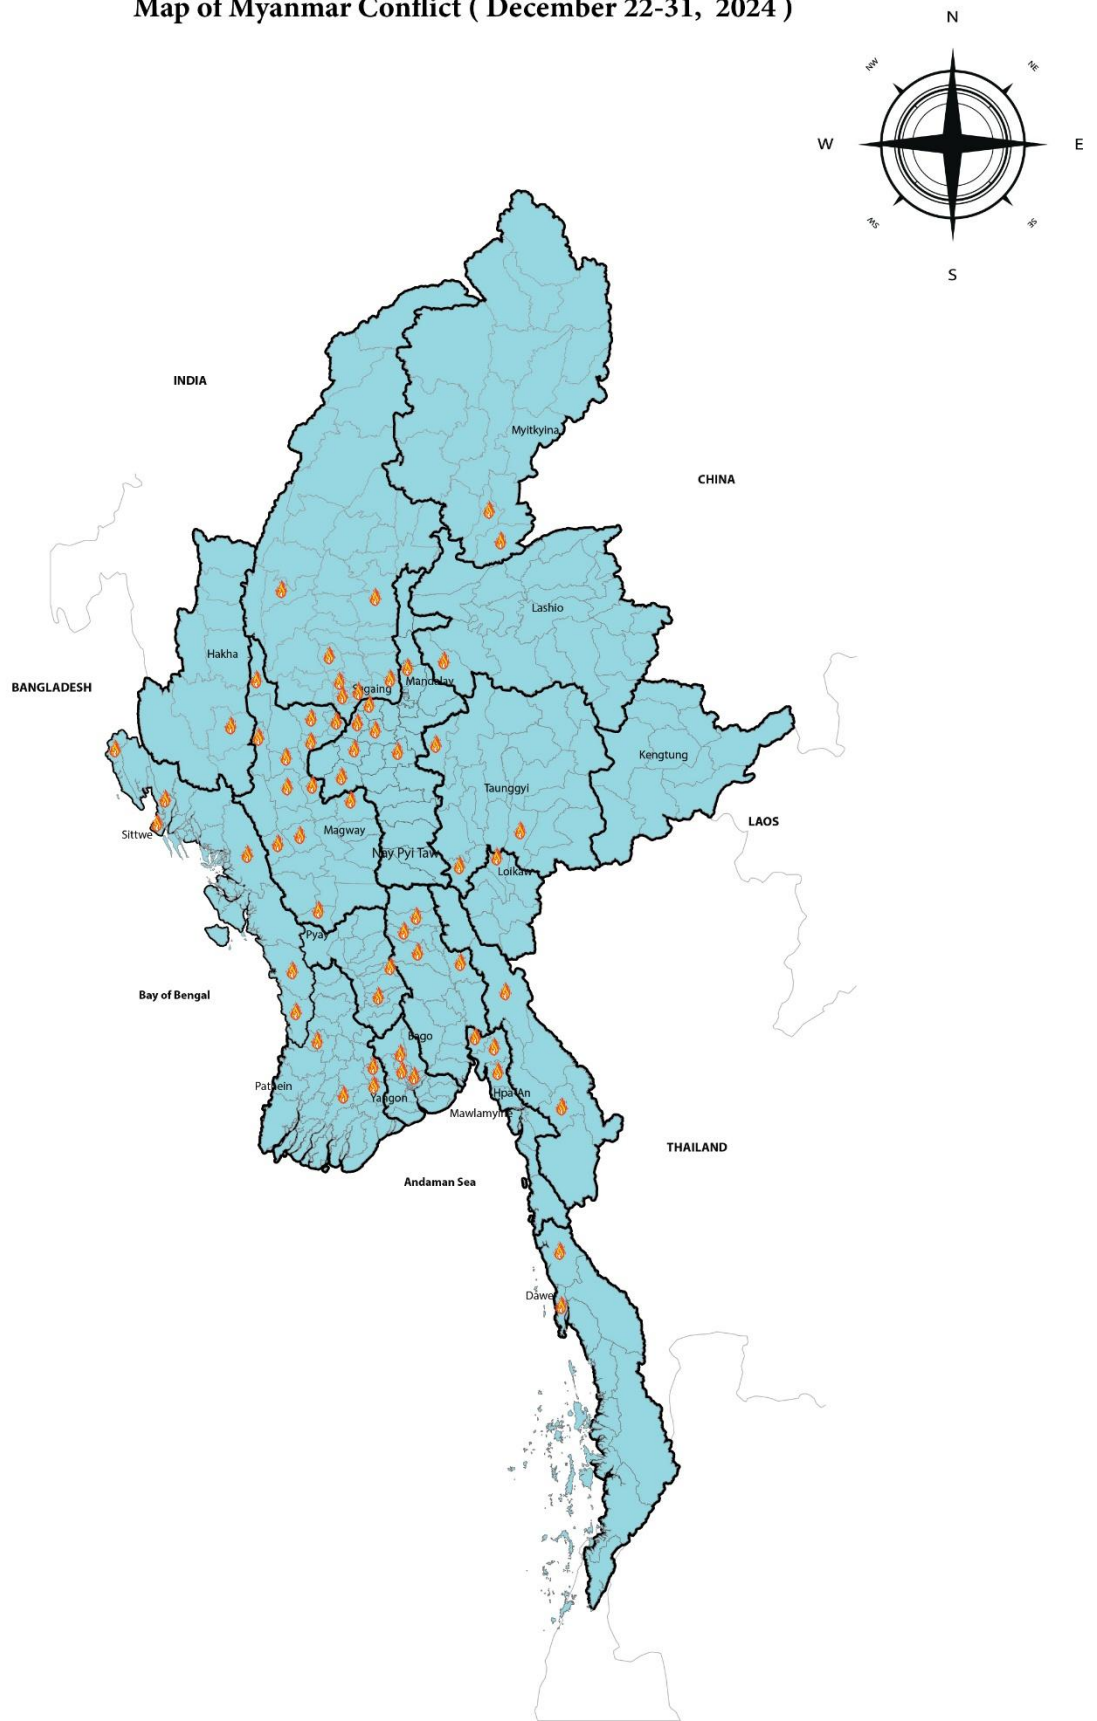

Map of Myanmar Conflict (December 22-31, 2024)