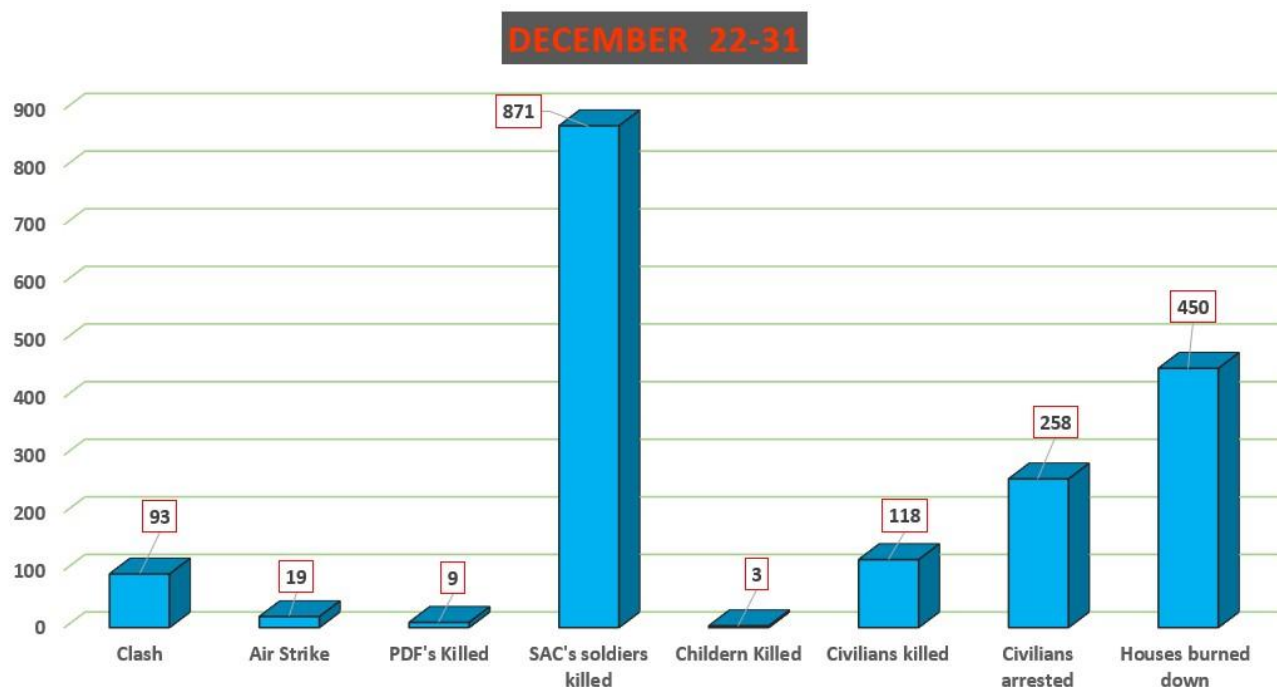

Data of Myanmar Conflict 22-31, December 2024								
States	Clashes between SAC and PDF/EAOs	Air Strike	SAC's soldiers killed	PDF killed	Children killed	Civilians killed	Civilians arrested	Houses burned down
AYEYARWADY							30	
BAGO	4		25			2	18	
CHIN						1		
KACHIN	20		1					
KARENNI		1				1		
KAYIN	2	1	2					
MAGWAY	15	2	88	2		10	4	80
MANDALAY	8	4	17	3	3	6	14	
MON	1	1	3			53		
RAKHINE	16	5	700			45	10	
SAGAING	9		27	4		1	150	
SHAN (N)	12							
SHAN (S)	2	3	3					370
TANINTHARYI	4	2	5					
YANGON							32	
TOTAL	93	19	871	9	3	119	258	450